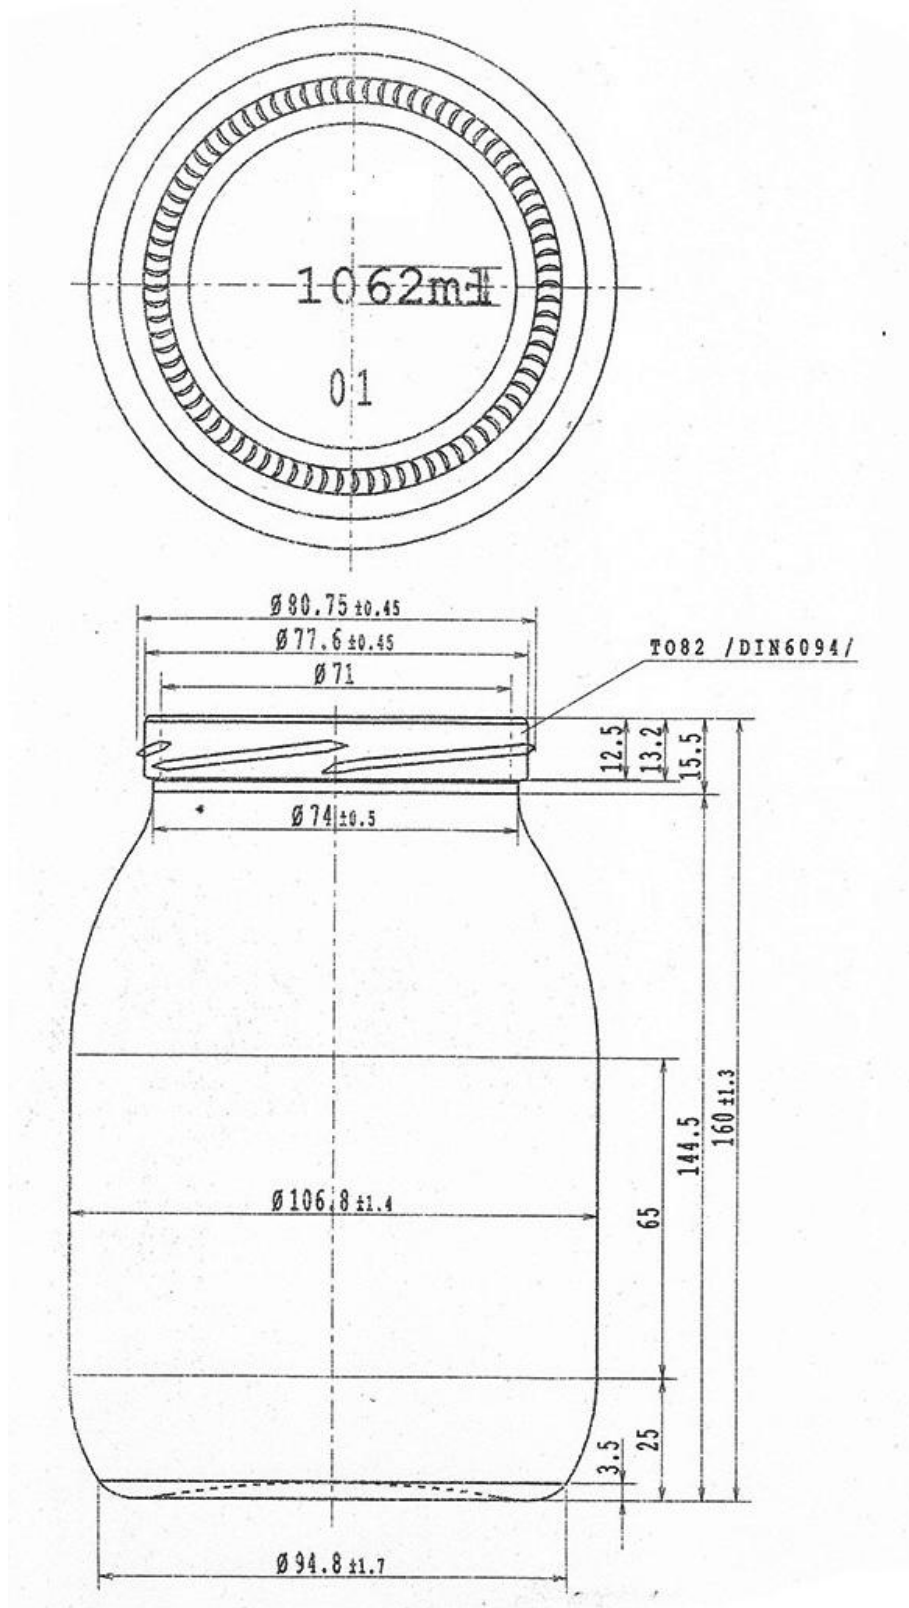

# ALEVGOR GLASS

Jar 1 000 ml TO 82

Code	149
Capacity	1 000 ml
Weight	350 g
Units per pallet	1 365